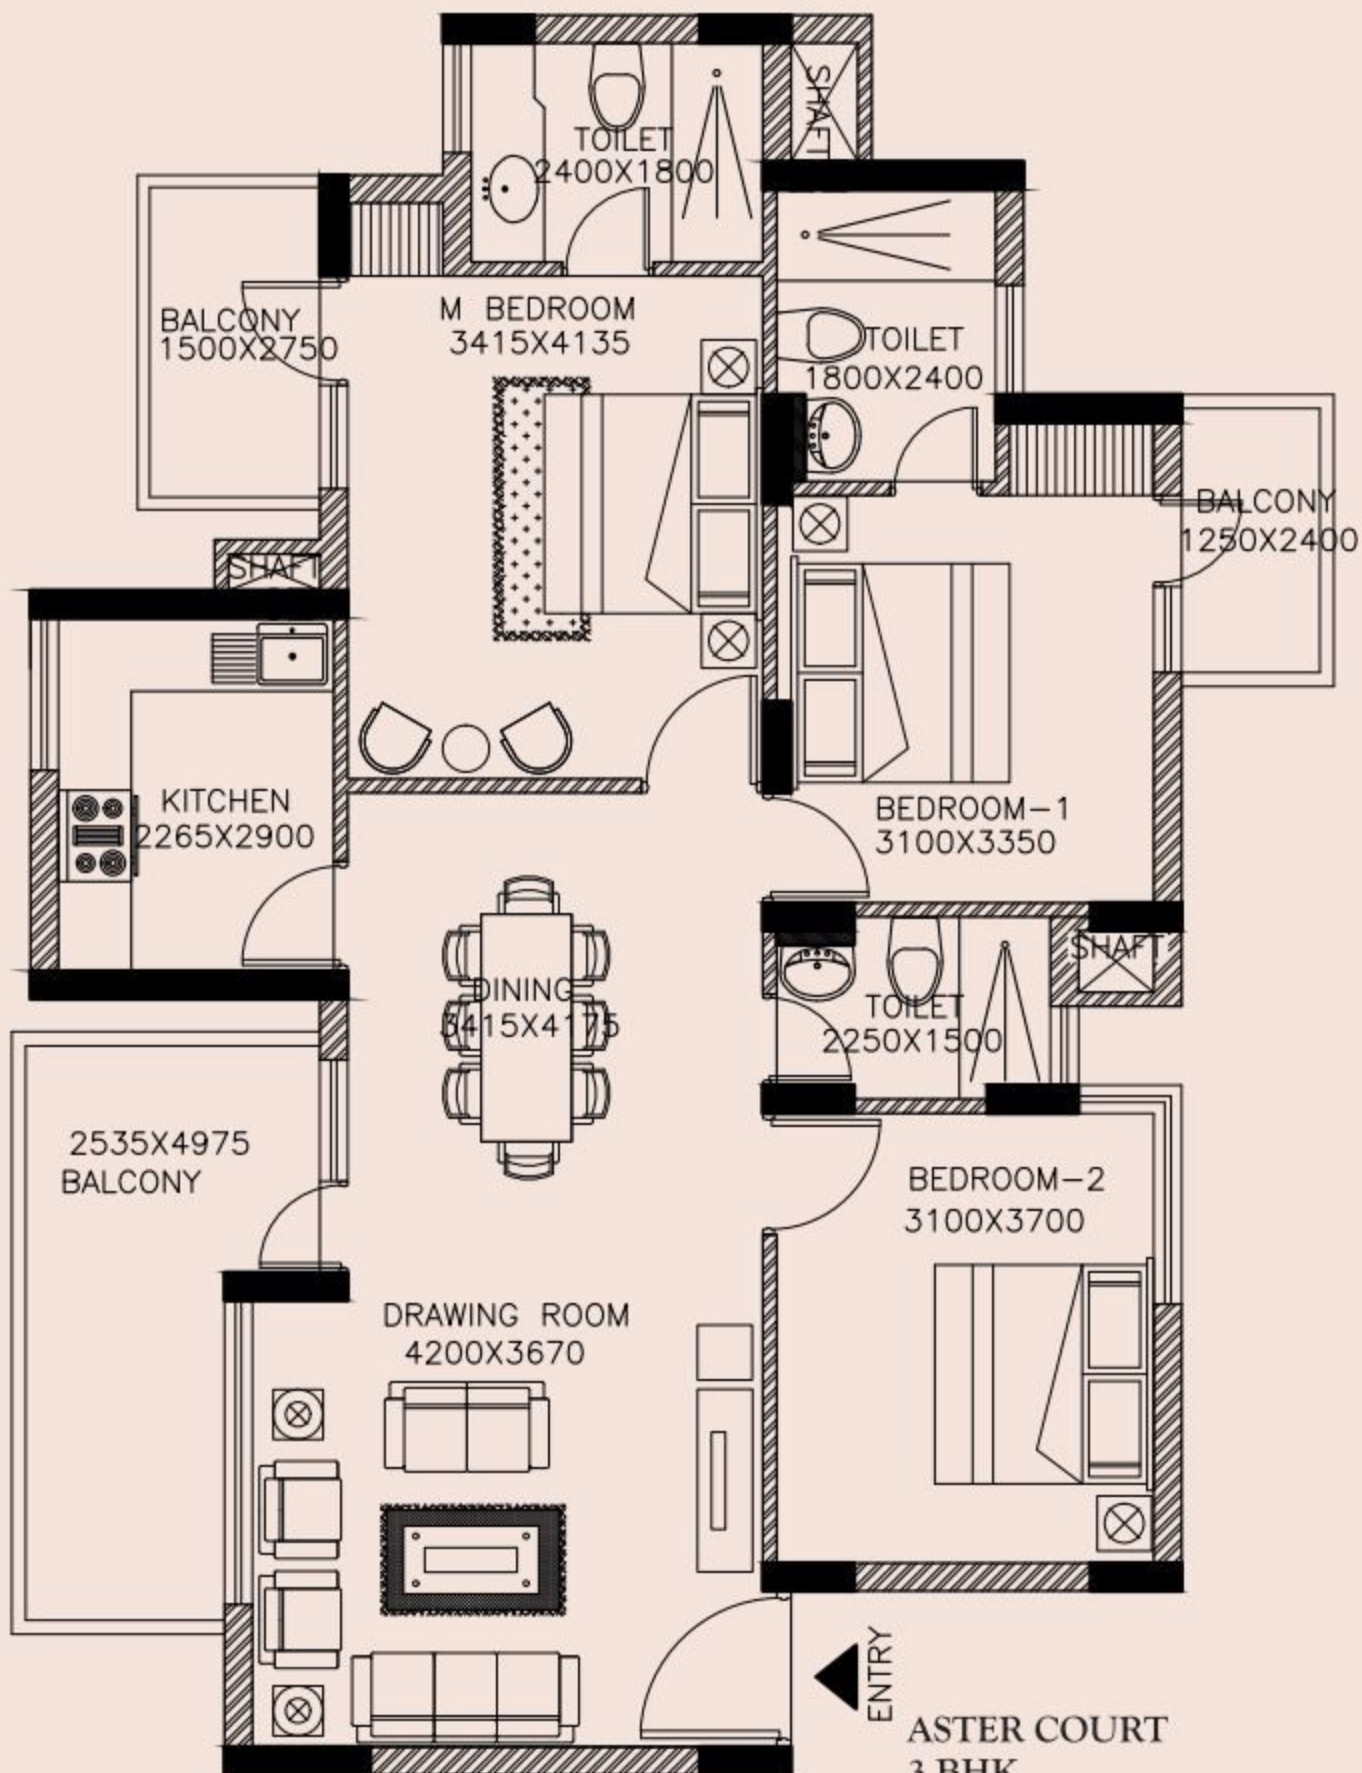

# TYPE - B

ASTER COURT  
 2 BHK  
 TOWER - 2A  
 SIZE - 1312 SQ.FT.

**ASTER COURT**  
 3 BHK

TOWER = 3A, 3B, 3C, 3D, 3E  
 SIZE - 1587 SQ.FT.

# TYPE - A

ASTER COURT  
 2 BHK  
 TOWER - 2A  
 SIZE - 1375 SQ.FT.

# TYPE - B

ASTER COURT  
 2 BHK  
 TOWER - 2A  
 SIZE - 1312 SQ.FT.

ASTER COURT

3 BHK + SR

TOWER = 3F, 3G, 3H, 3I & 3J

SIZE - 1675 SQ.FT.

**ASTER COURT**  
**4 BHK**  
**TOWER = 4I**  
**SIZE - 1952 SQ.FT.**