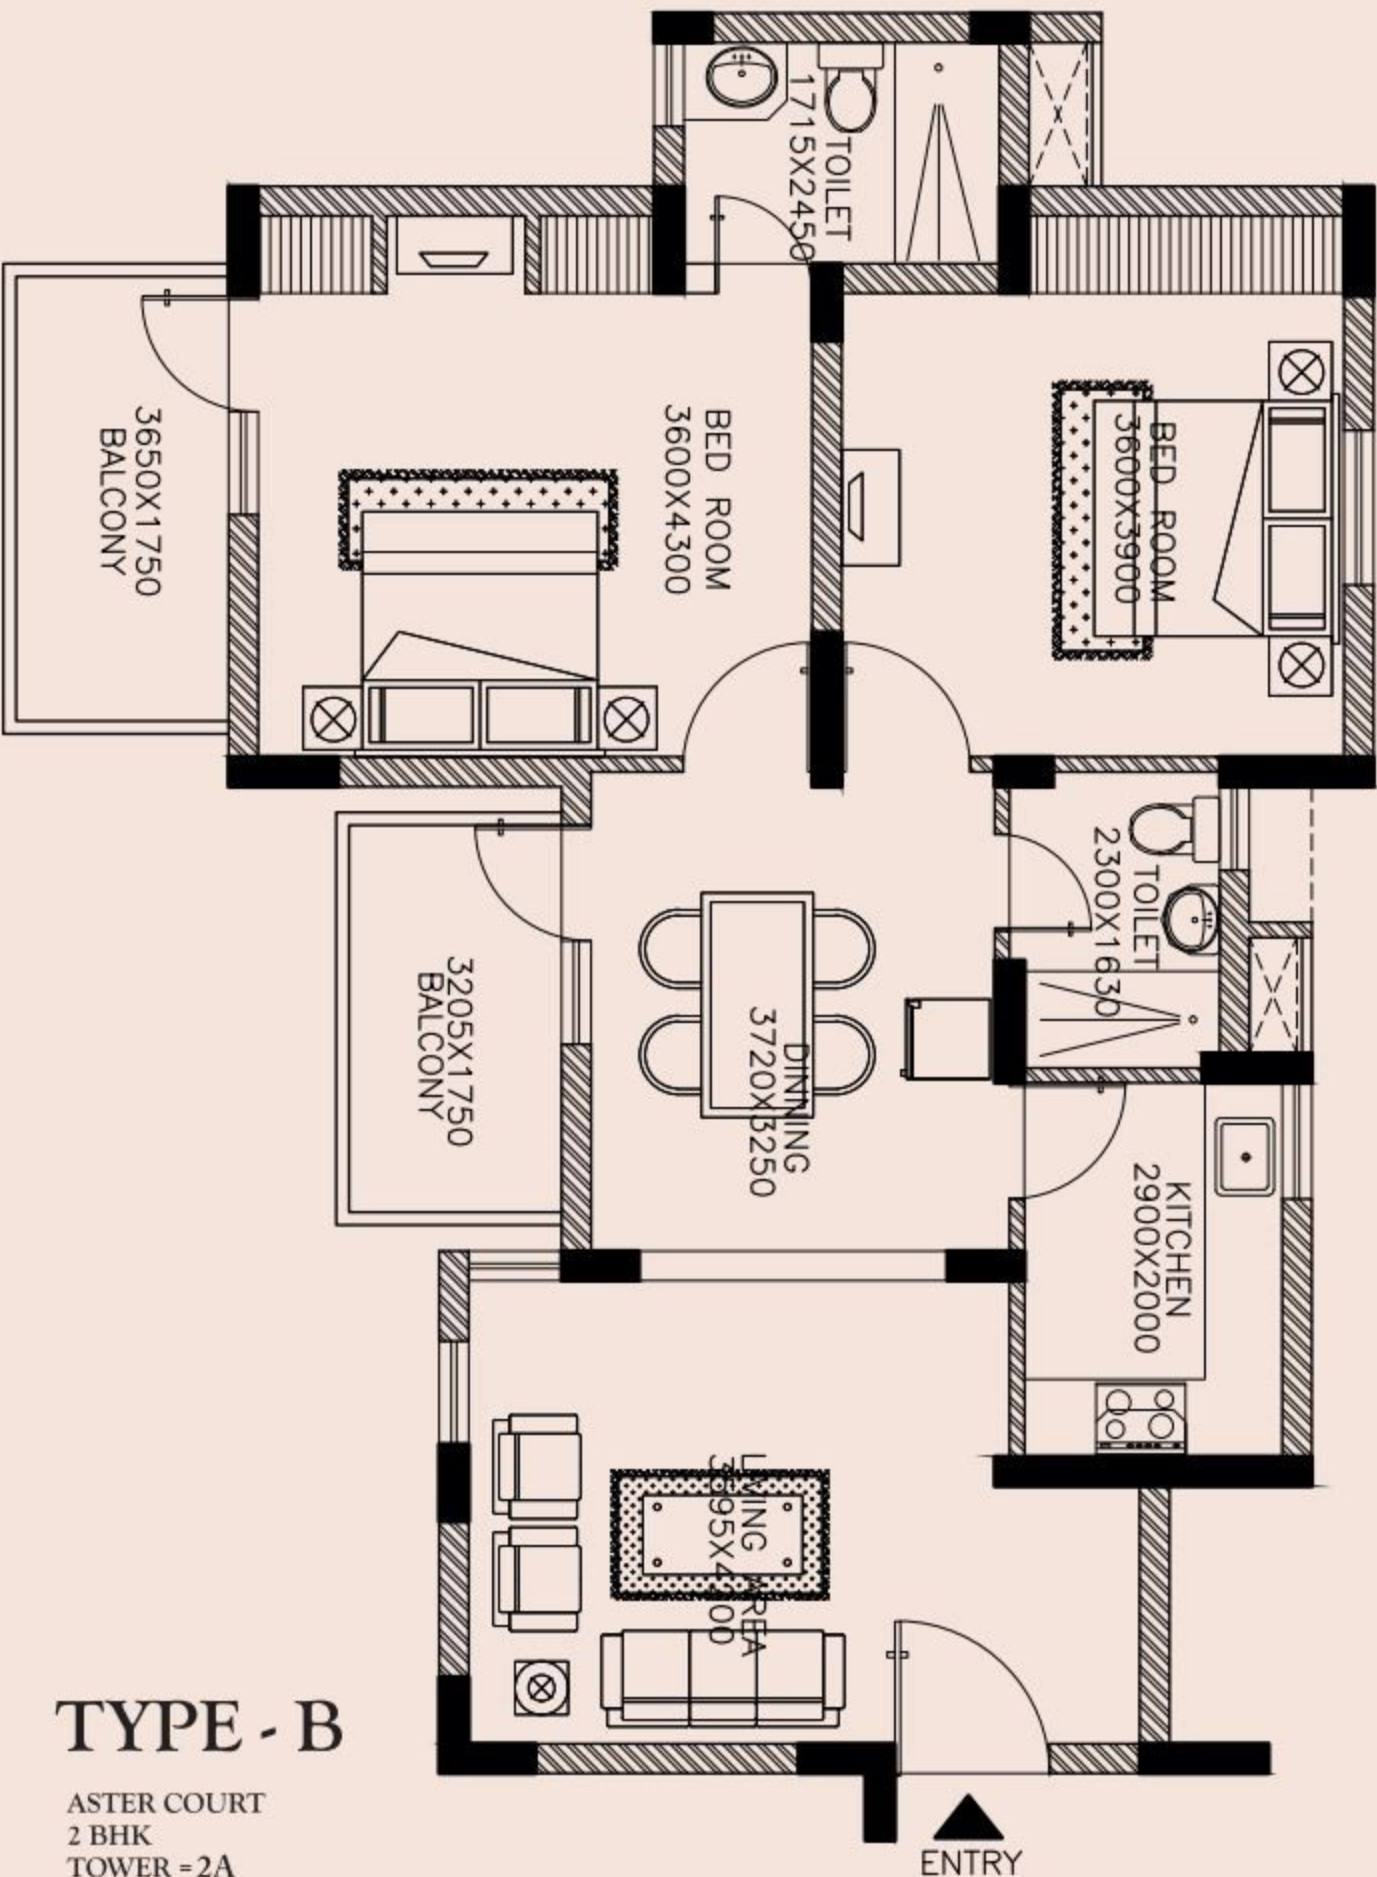

# TYPE - B

ASTER COURT  
 2 BHK  
 TOWER - 2A  
 SIZE - 1312 SQ.FT.

**ASTER COURT**  
 3 BHK

TOWER = 3A, 3B, 3C, 3D, 3E  
 SIZE - 1587 SQ.FT.

# TYPE - A

ASTER COURT  
 2 BHK  
 TOWER - 2A  
 SIZE - 1375 SQ.FT.

# TYPE - B

ASTER COURT  
 2 BHK  
 TOWER - 2A  
 SIZE - 1312 SQ.FT.

ASTER COURT

3 BHK + SR

TOWER = 3F, 3G, 3H, 3I & 3J

SIZE - 1675 SQ.FT.

**ASTER COURT**  
**4 BHK**  
**TOWER = 4I**  
**SIZE - 1952 SQ.FT.**