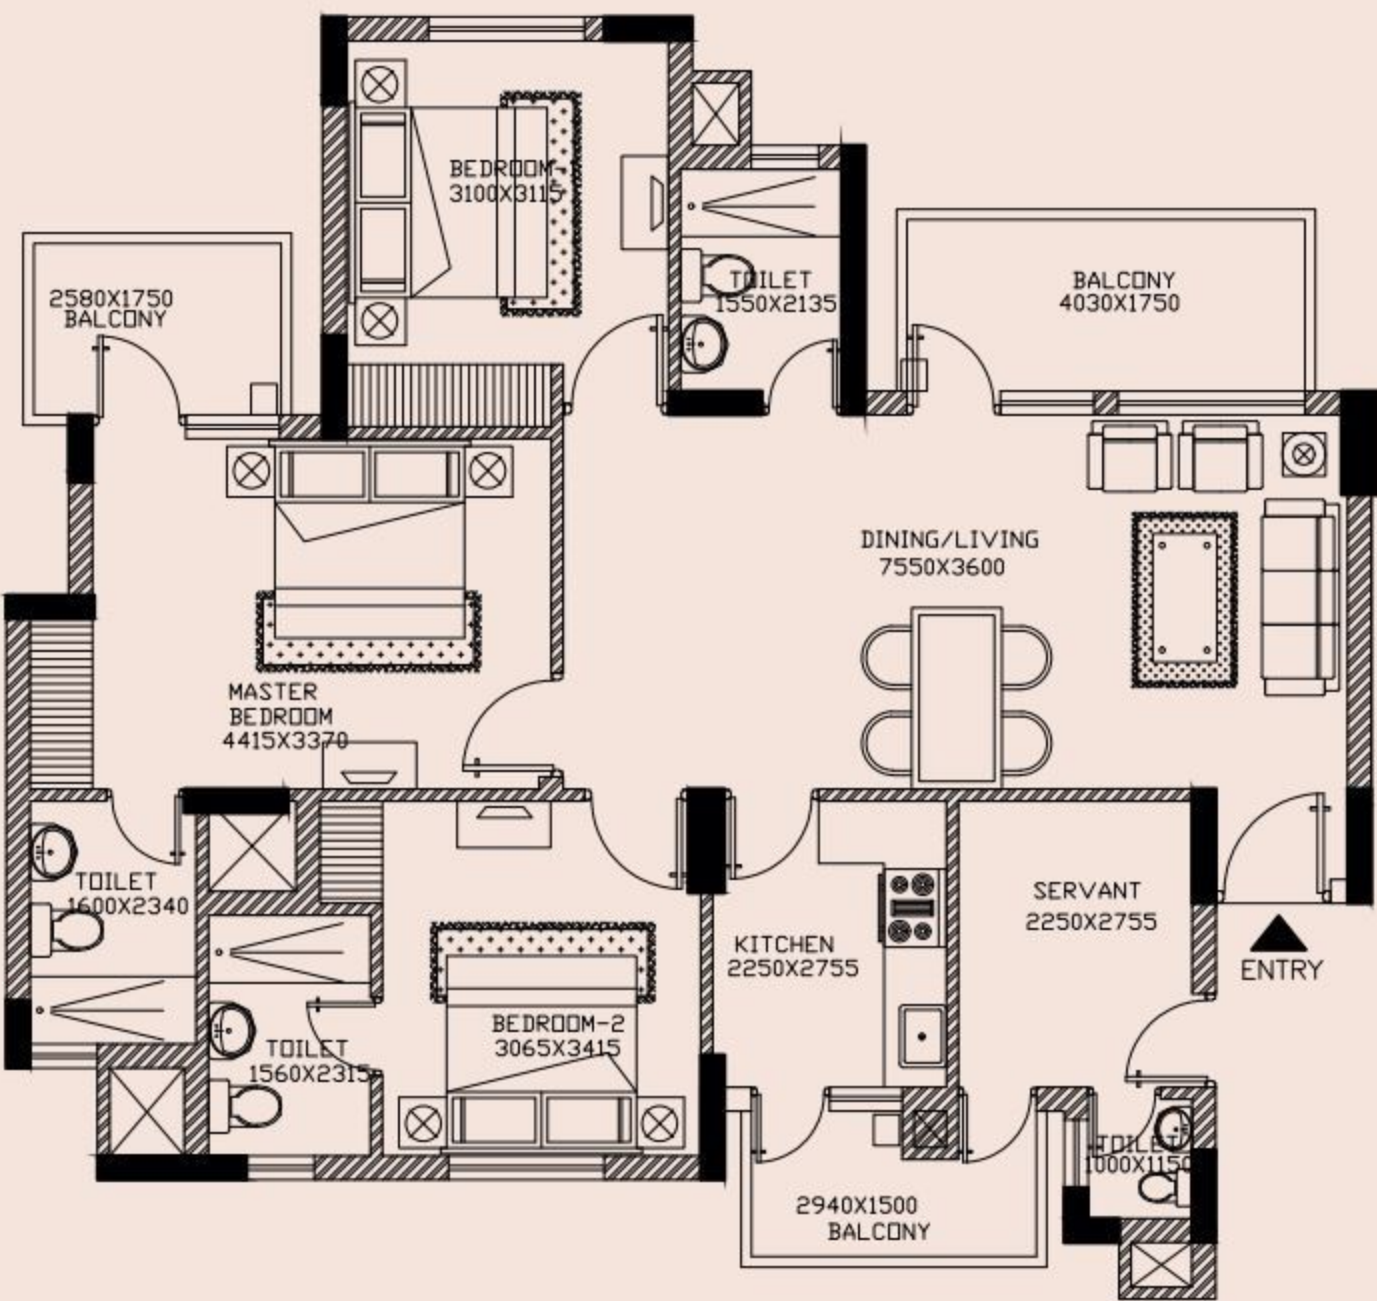

# TYPE - B

ASTER COURT  
 2 BHK  
 TOWER - 2A  
 SIZE - 1312 SQ.FT.

**ASTER COURT**  
 3 BHK

TOWER = 3A, 3B, 3C, 3D, 3E  
 SIZE - 1587 SQ.FT.

# TYPE - A

ASTER COURT  
 2 BHK  
 TOWER - 2A  
 SIZE - 1375 SQ.FT.

# TYPE - B

ASTER COURT  
 2 BHK  
 TOWER - 2A  
 SIZE - 1312 SQ.FT.

ASTER COURT

3 BHK + SR

TOWER = 3F, 3G, 3H, 3I & 3J

SIZE - 1675 SQ.FT.

**ASTER COURT**  
**4 BHK**  
**TOWER = 4I**  
**SIZE - 1952 SQ.FT.**