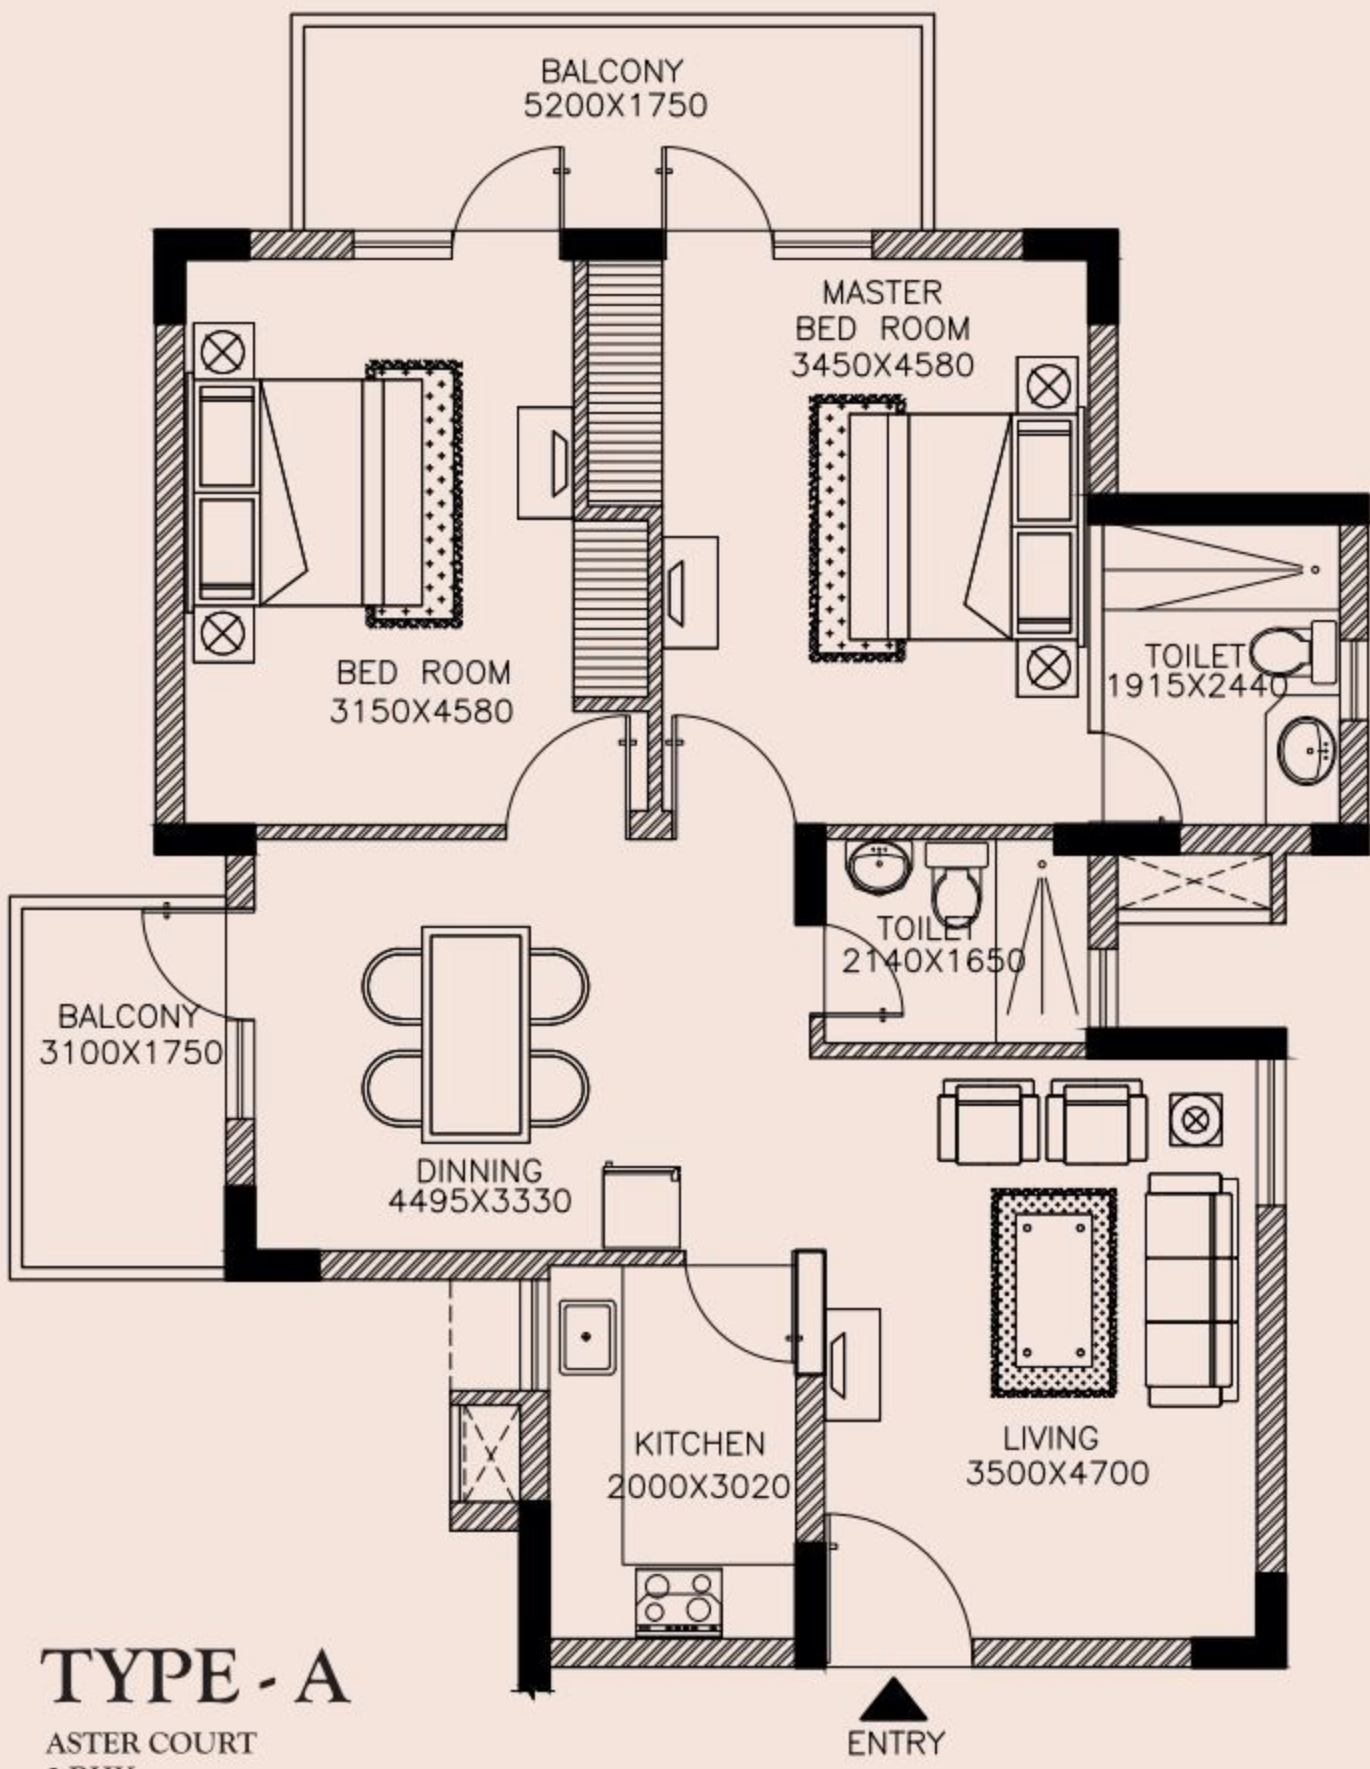

# TYPE - B

ASTER COURT  
 2 BHK  
 TOWER - 2A  
 SIZE - 1312 SQ.FT.

**ASTER COURT**  
 3 BHK

TOWER = 3A, 3B, 3C, 3D, 3E  
 SIZE - 1587 SQ.FT.

# TYPE - A

ASTER COURT  
 2 BHK  
 TOWER - 2A  
 SIZE - 1375 SQ.FT.

# TYPE - B

ASTER COURT  
 2 BHK  
 TOWER - 2A  
 SIZE - 1312 SQ.FT.

ASTER COURT

3 BHK + SR

TOWER = 3F, 3G, 3H, 3I & 3J

SIZE - 1675 SQ.FT.

**ASTER COURT**  
**4 BHK**  
**TOWER = 4I**  
**SIZE - 1952 SQ.FT.**