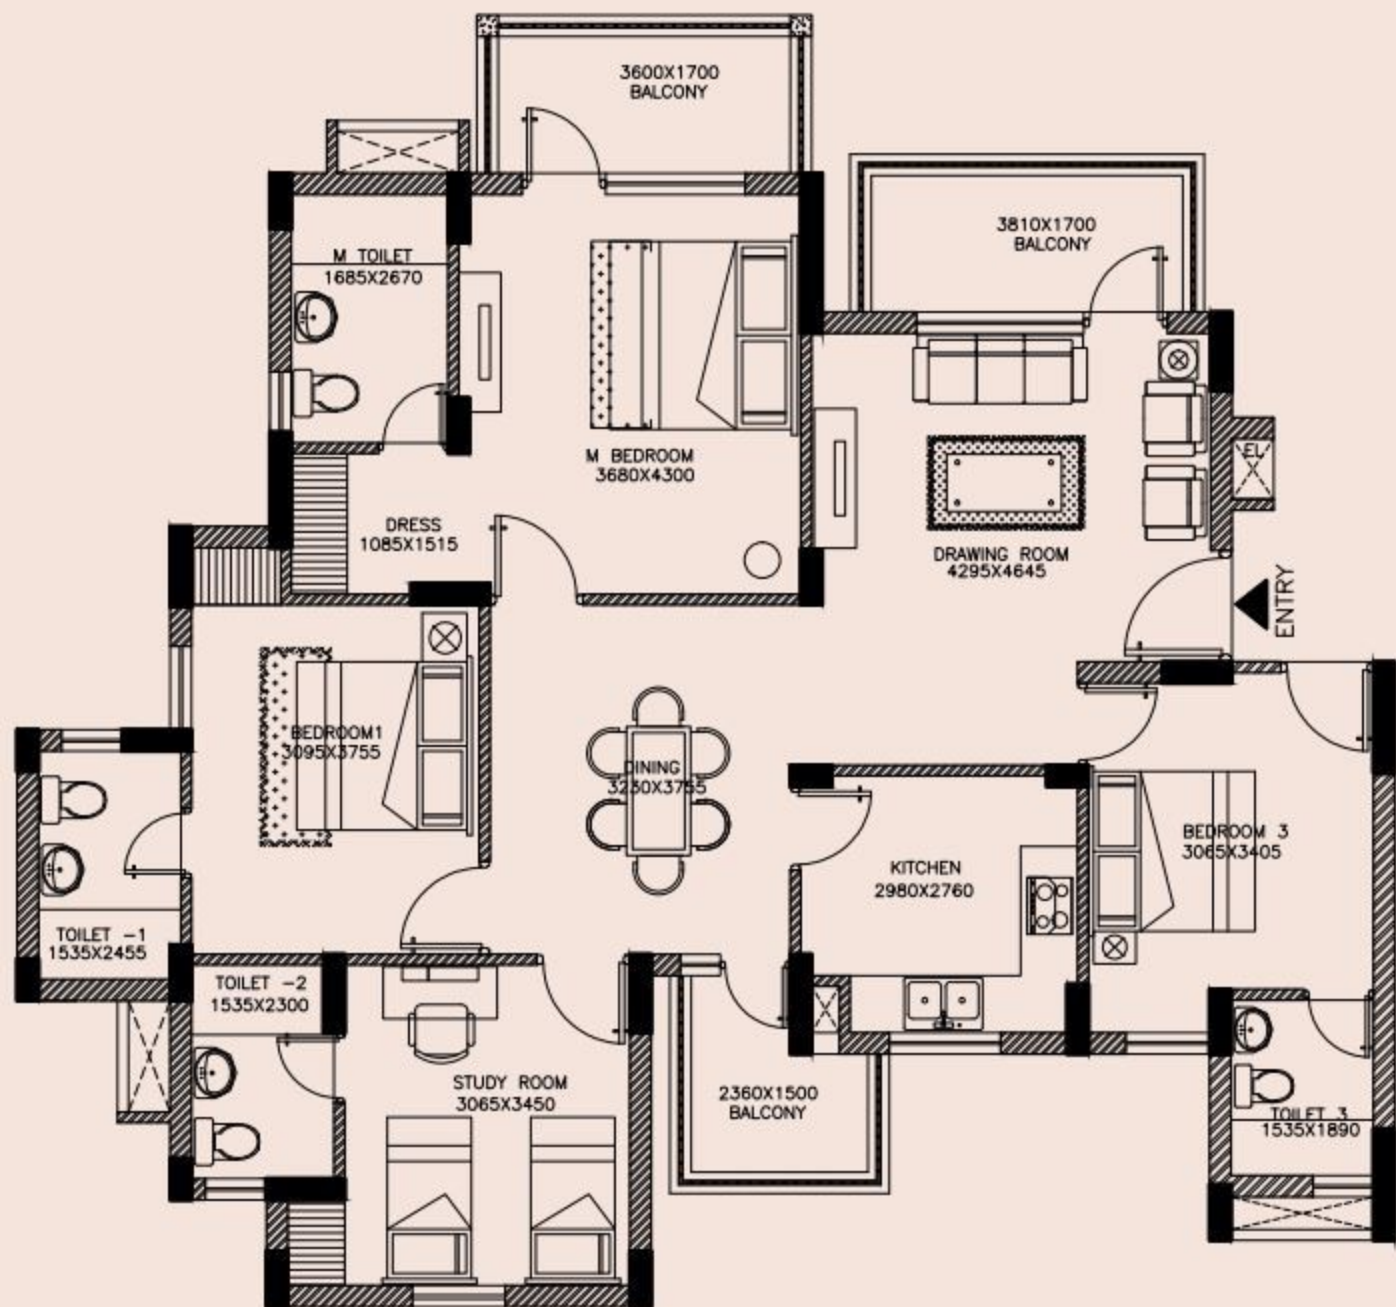

# TYPE - B

ASTER COURT  
 2 BHK  
 TOWER - 2A  
 SIZE - 1312 SQ.FT.

**ASTER COURT**  
 3 BHK

TOWER = 3A, 3B, 3C, 3D, 3E  
 SIZE - 1587 SQ.FT.

# TYPE - A

ASTER COURT  
 2 BHK  
 TOWER - 2A  
 SIZE - 1375 SQ.FT.

# TYPE - B

ASTER COURT  
 2 BHK  
 TOWER - 2A  
 SIZE - 1312 SQ.FT.

ASTER COURT

3 BHK + SR

TOWER = 3F, 3G, 3H, 3I & 3J

SIZE - 1675 SQ.FT.

**ASTER COURT**  
**4 BHK**  
**TOWER = 4I**  
**SIZE - 1952 SQ.FT.**