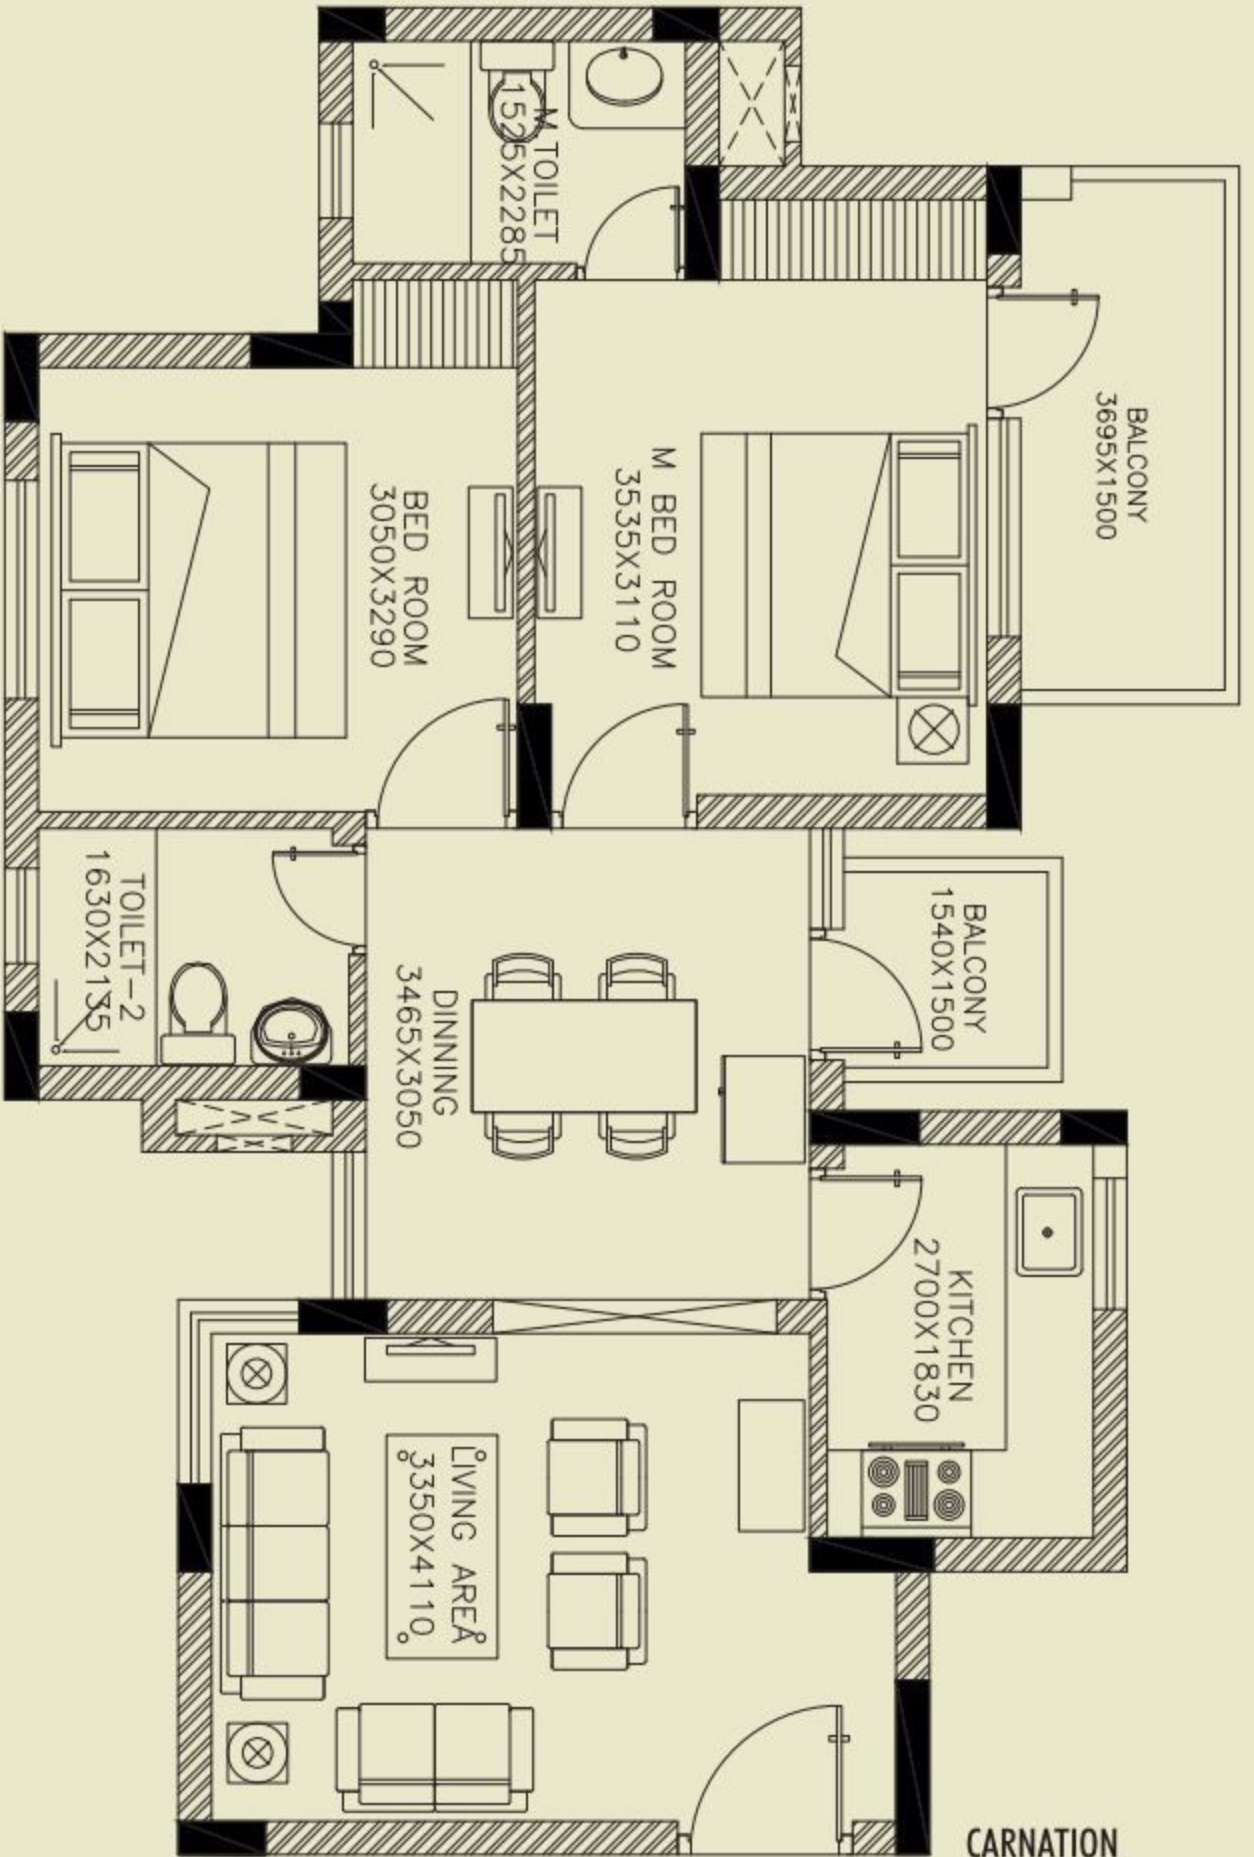

CARNATION

4BHK 1975 Sq.ft.

Tower D1, D2, D3, D4, D5 & D6

CARNATION

3BHK + S

1645 Sq.ft.

Tower C1 & C2

CARNATION

3BHK

1485 Sq.ft.

Tower B3, B4, B5 & B6

1475 Sq.ft.

Tower B1 & B2

ENTRY

CARNATION

2BHK Type C: 1115 Sq.ft.

Tower A1 & A2

▲
ENTRY

CARNATION
 2BHK Type B: 1075 Sq.ft.
 Tower A1 & A2

CARNATION

2BHK Type A: 1115 Sq.ft.

Tower A1 & A2

ENTRY