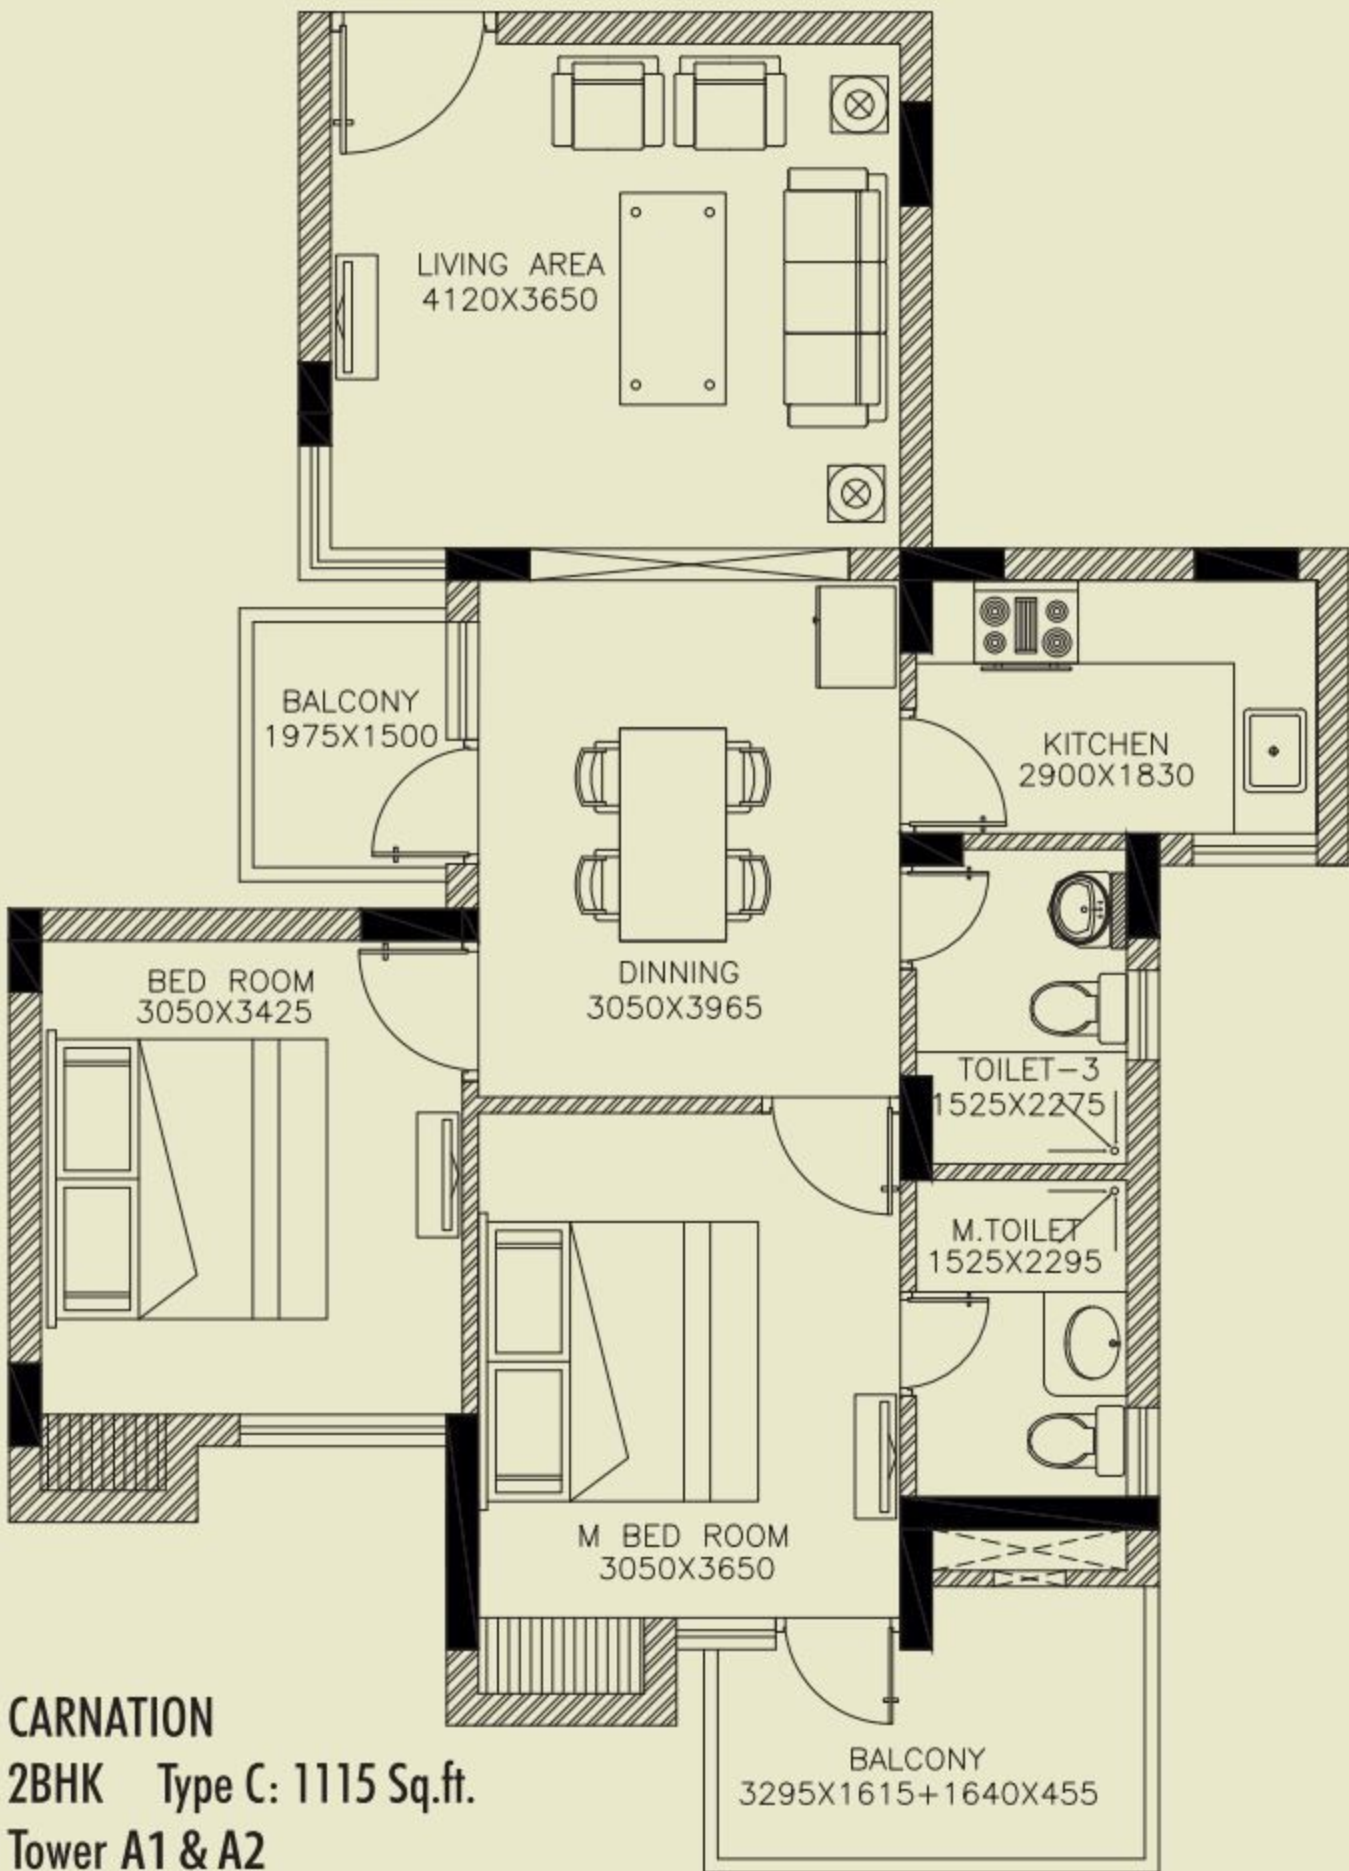

CARNATION

4BHK 1975 Sq.ft.

Tower D1, D2, D3, D4, D5 & D6

CARNATION

3BHK + S

1645 Sq.ft.

Tower C1 & C2

CARNATION

3BHK

1485 Sq.ft.

Tower B3, B4, B5 & B6

1475 Sq.ft.

Tower B1 & B2

ENTRY

CARNATION

2BHK Type C: 1115 Sq.ft.

Tower A1 & A2

▲
ENTRY

CARNATION
 2BHK Type B: 1075 Sq.ft.
 Tower A1 & A2

CARNATION

2BHK Type A: 1115 Sq.ft.

Tower A1 & A2

ENTRY