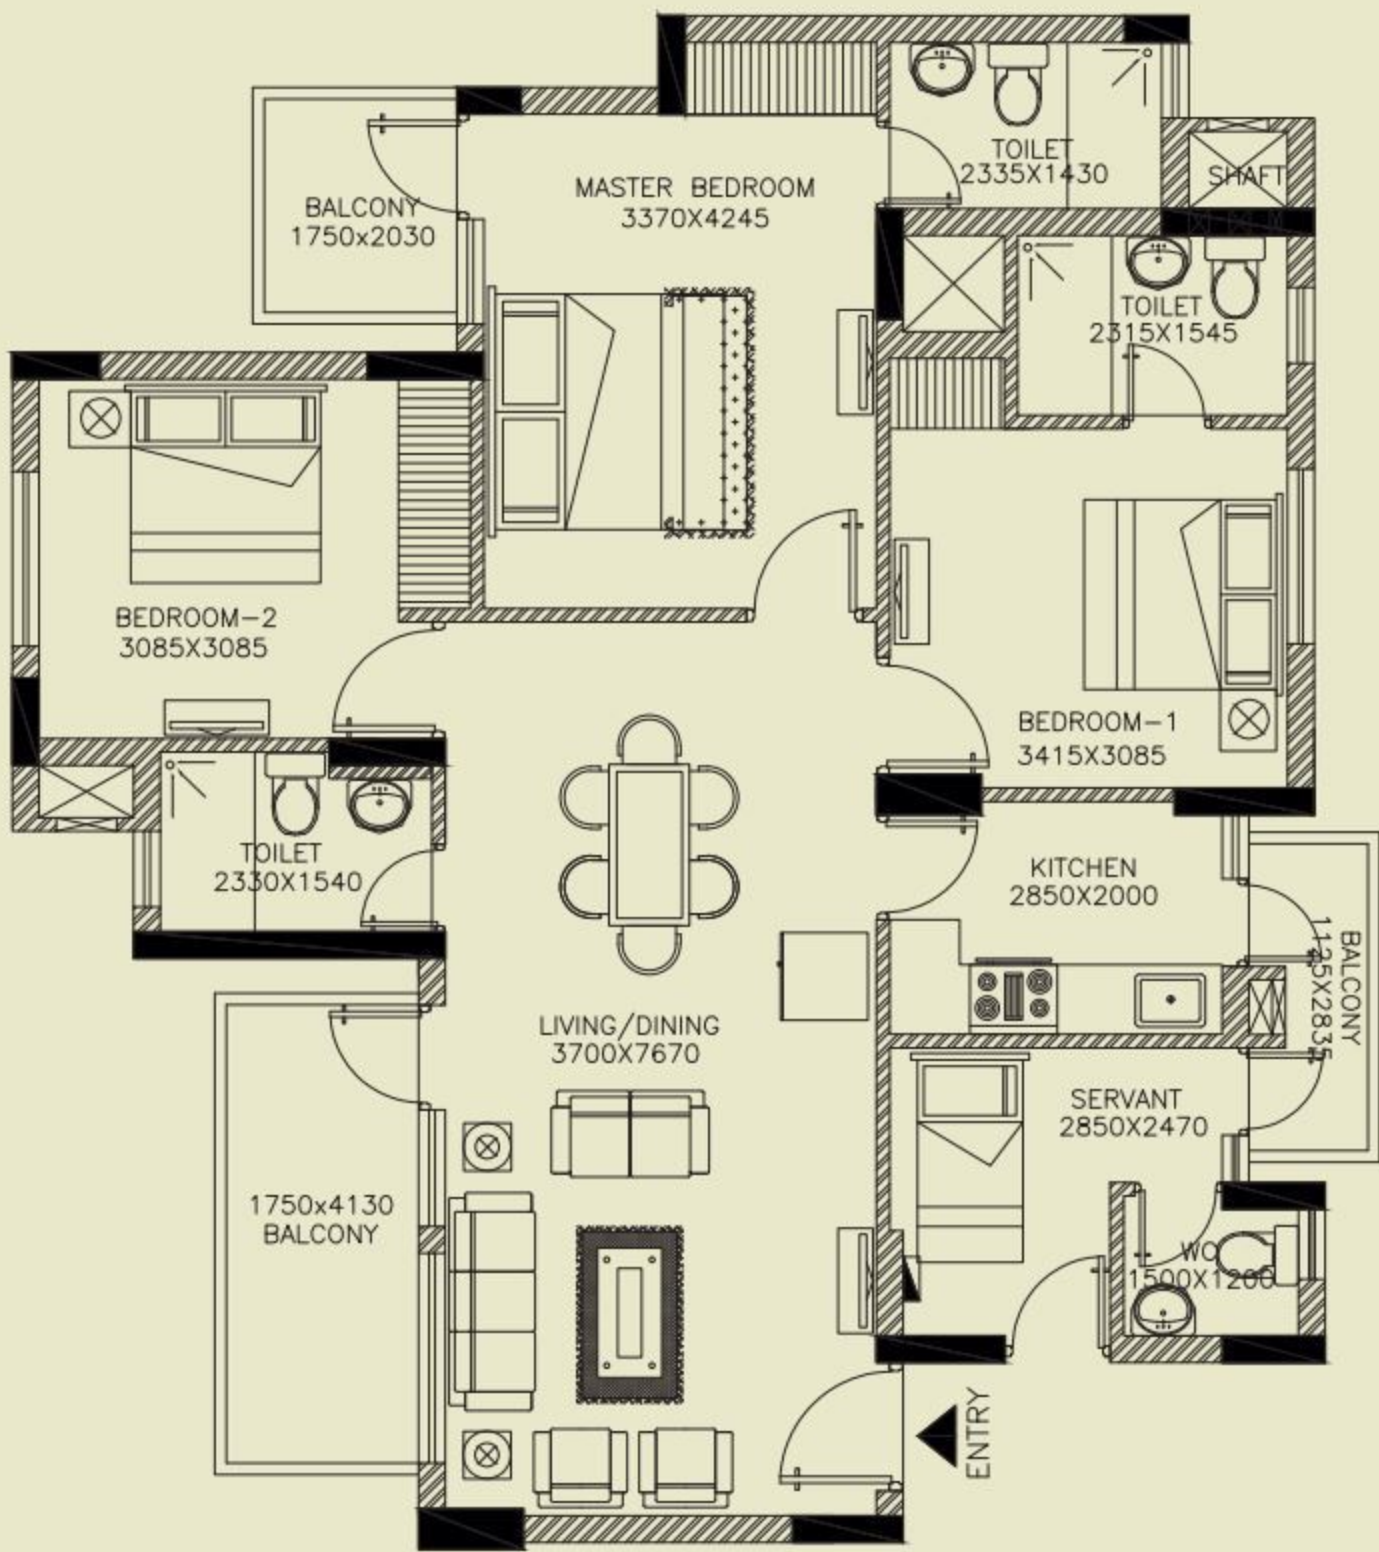

CARNATION

4BHK 1975 Sq.ft.

Tower D1, D2, D3, D4, D5 & D6

CARNATION

3BHK + S

1645 Sq.ft.

Tower C1 & C2

CARNATION

3BHK

1485 Sq.ft.

Tower B3, B4, B5 & B6

1475 Sq.ft.

Tower B1 & B2

ENTRY

CARNATION

2BHK Type C: 1115 Sq.ft.

Tower A1 & A2

▲
ENTRY

CARNATION
 2BHK Type B: 1075 Sq.ft.
 Tower A1 & A2

CARNATION

2BHK Type A: 1115 Sq.ft.

Tower A1 & A2

ENTRY