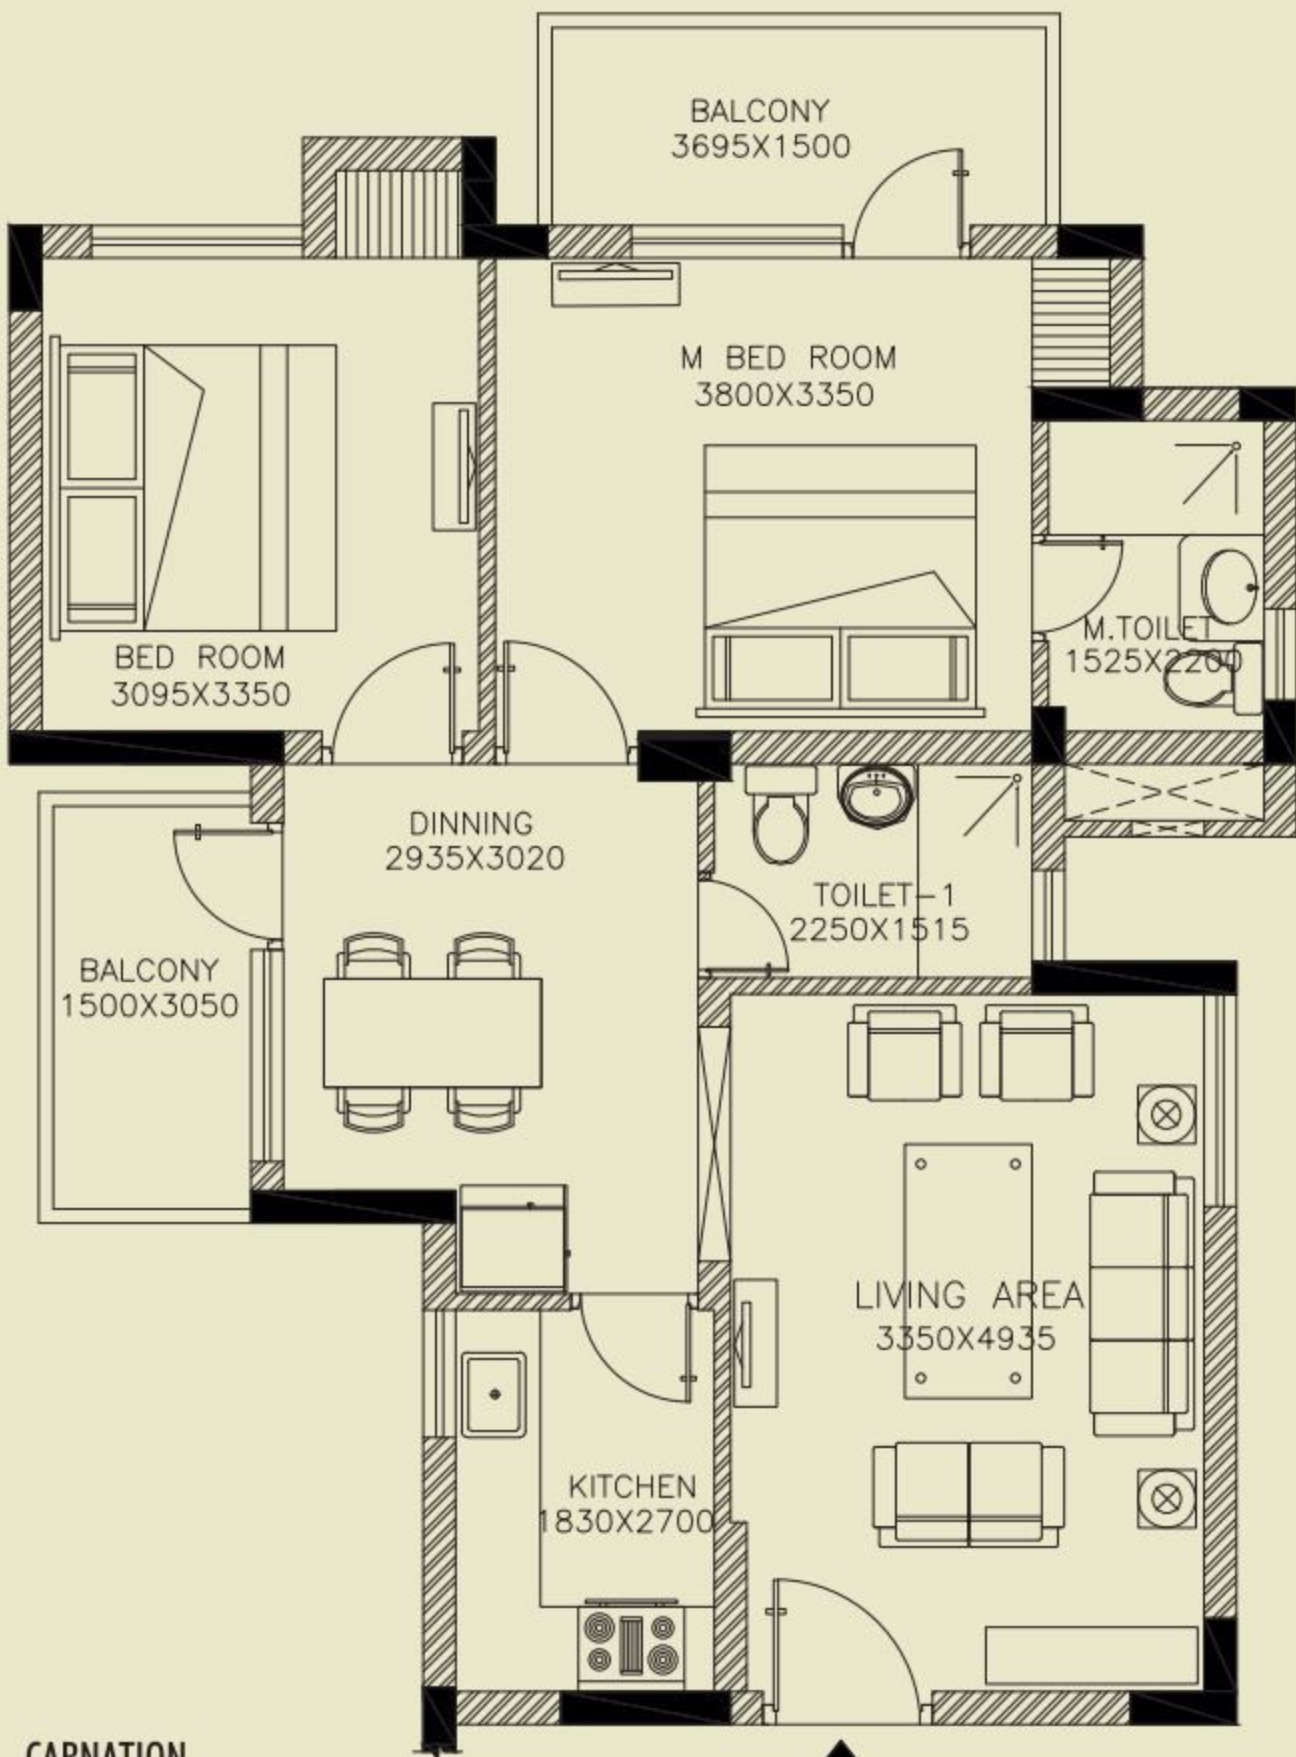

CARNATION

4BHK 1975 Sq.ft.

Tower D1, D2, D3, D4, D5 & D6

CARNATION

3BHK + S

1645 Sq.ft.

Tower C1 & C2

CARNATION

3BHK

1485 Sq.ft.

Tower B3, B4, B5 & B6

1475 Sq.ft.

Tower B1 & B2

ENTRY

CARNATION

2BHK Type C: 1115 Sq.ft.

Tower A1 & A2

▲
ENTRY

CARNATION
 2BHK Type B: 1075 Sq.ft.
 Tower A1 & A2

CARNATION

2BHK Type A: 1115 Sq.ft.

Tower A1 & A2

ENTRY