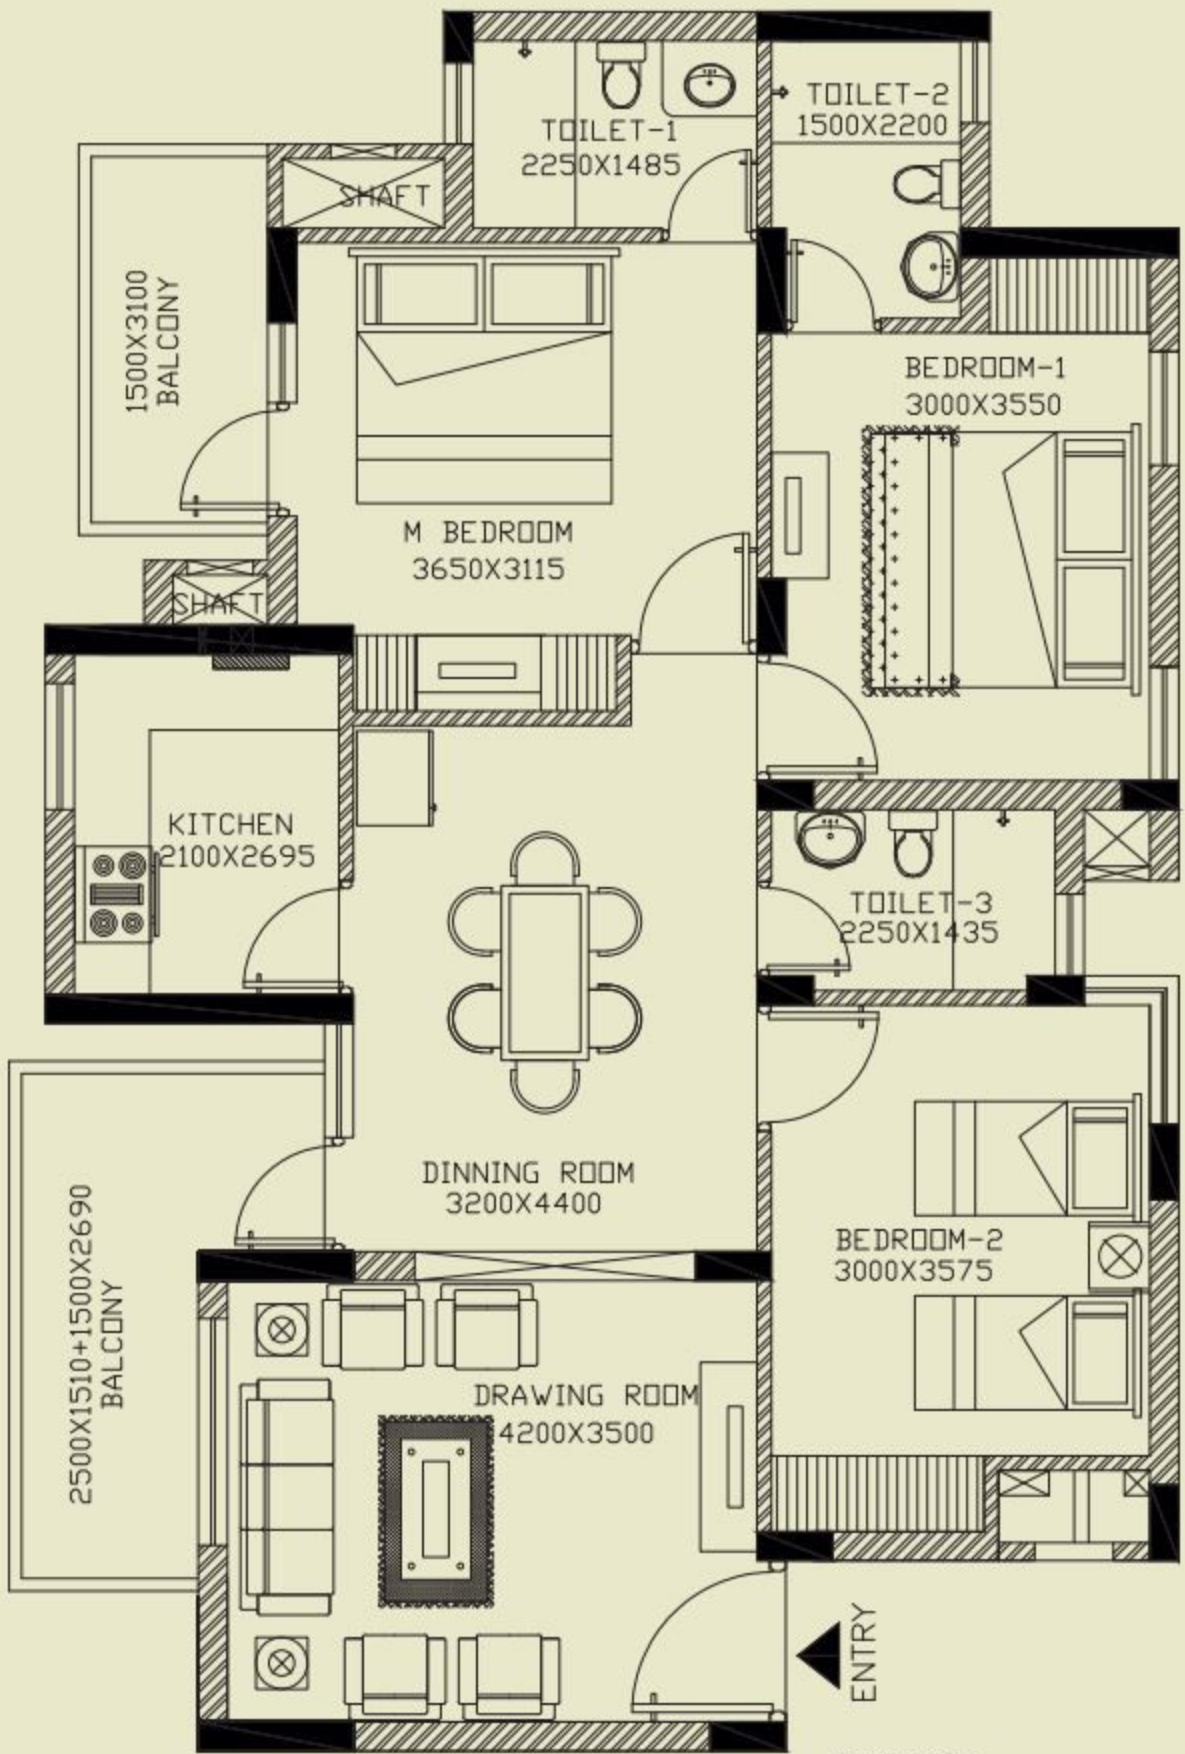

CARNATION

4BHK 1975 Sq.ft.

Tower D1, D2, D3, D4, D5 & D6

CARNATION

3BHK + S

1645 Sq.ft.

Tower C1 & C2

CARNATION

3BHK

1485 Sq.ft.

Tower B3, B4, B5 & B6

1475 Sq.ft.

Tower B1 & B2

ENTRY

CARNATION

2BHK Type C: 1115 Sq.ft.

Tower A1 & A2

▲
ENTRY

CARNATION
 2BHK Type B: 1075 Sq.ft.
 Tower A1 & A2

CARNATION

2BHK Type A: 1115 Sq.ft.

Tower A1 & A2

ENTRY