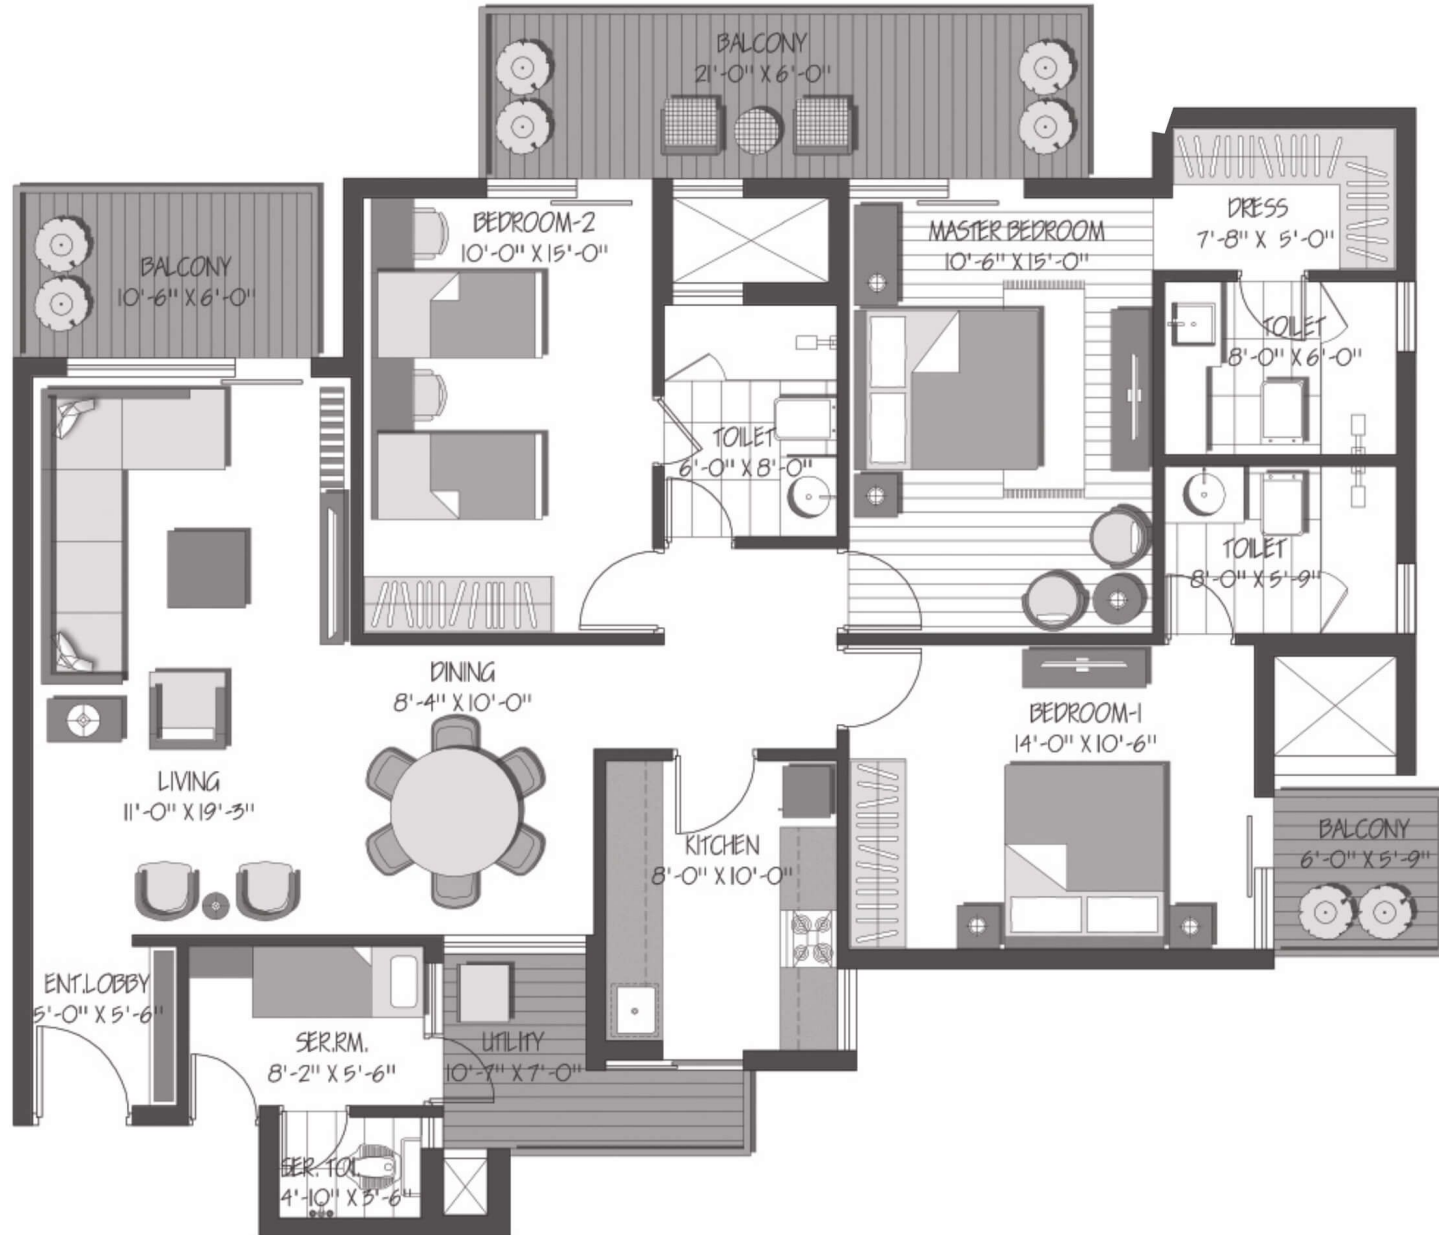

Typical unit plan

4 Bedroom + Servant Room

2750 sqft

Typical unit plan

3 Bedroom + Servant Room

2036 sqft

Typical unit plan

3 Bedroom + Servant Room

1957 sqft

Typical unit plan

2 Bedroom + Study + Servant Toilet

1660 sqft

greenopolis

Typical unit plan

2 Bedroom

1297 sqft