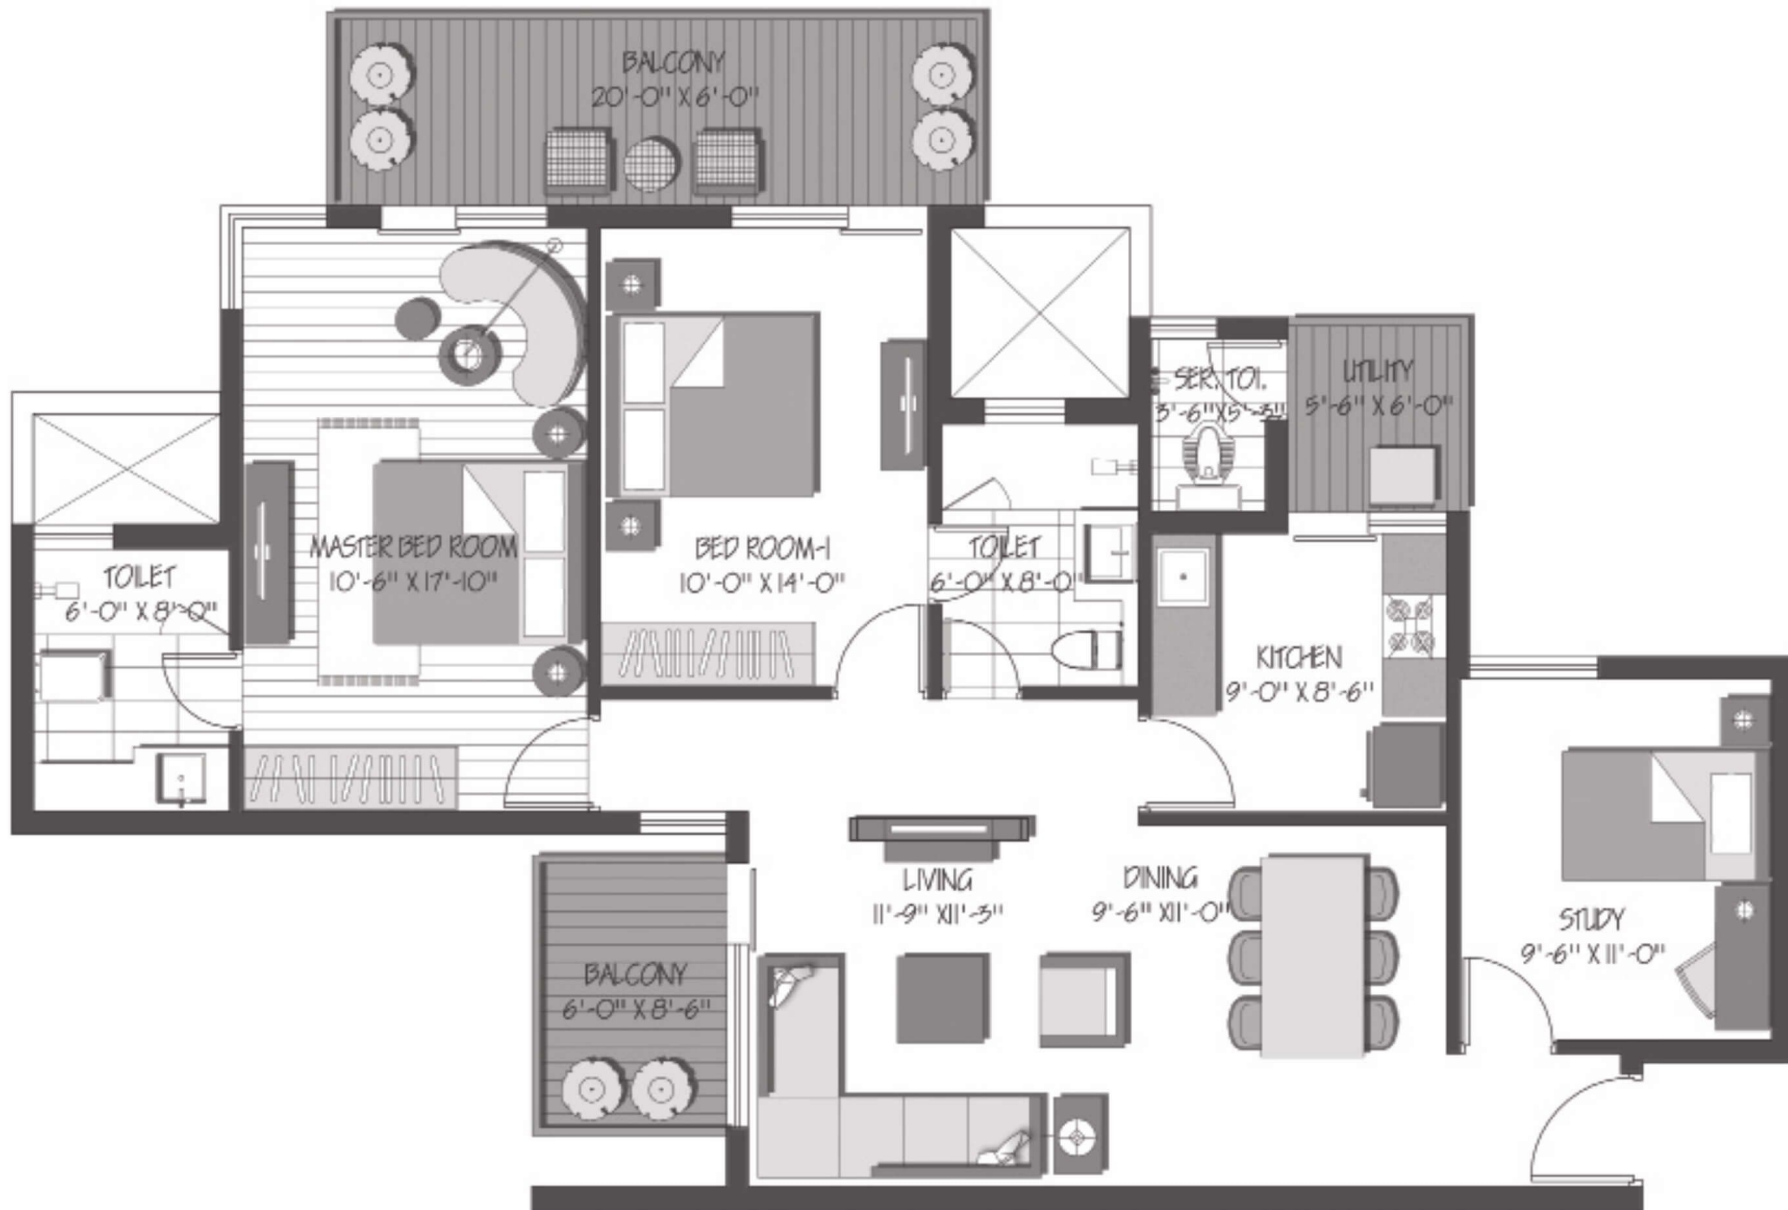

Typical unit plan

4 Bedroom + Servant Room

2750 sqft

Typical unit plan

3 Bedroom + Servant Room

2036 sqft

Typical unit plan

3 Bedroom + Servant Room

1957 sqft

Typical unit plan

2 Bedroom + Study + Servant Toilet

1660 sqft

greenopolis

Typical unit plan

2 Bedroom

1297 sqft