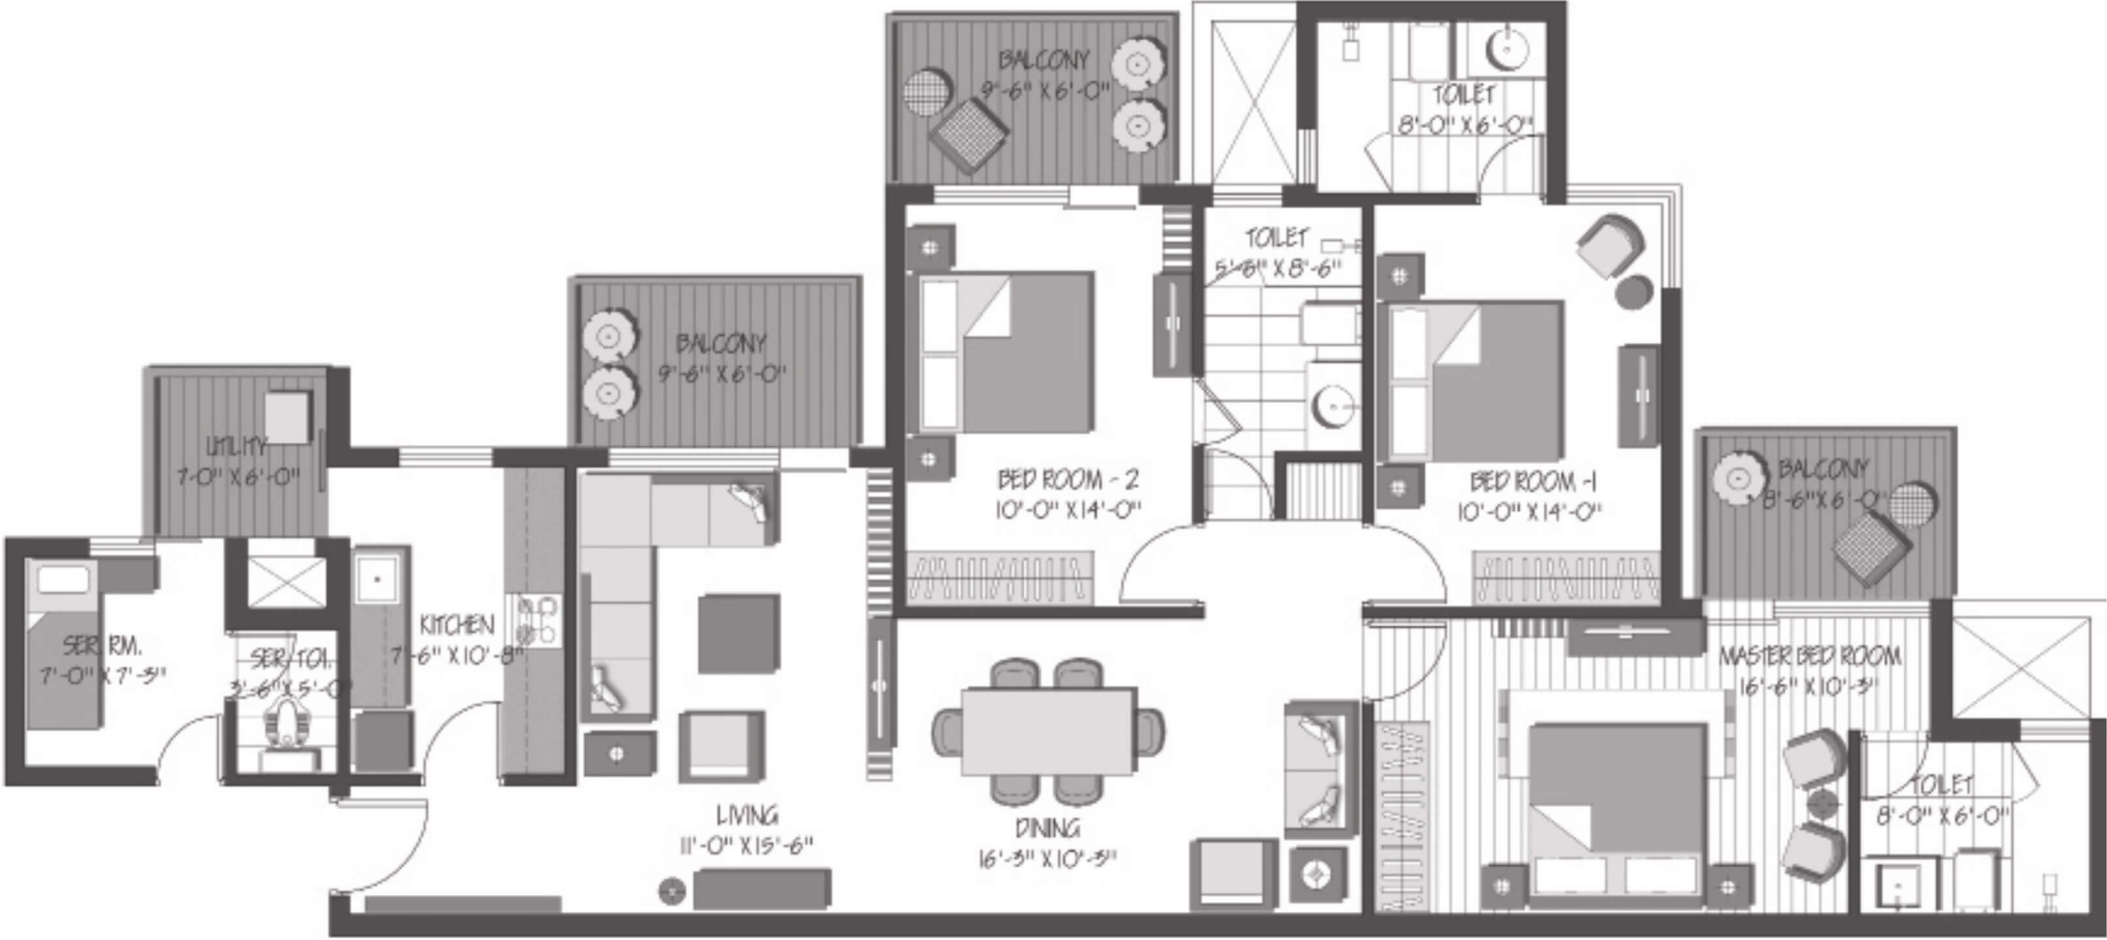

Typical unit plan

4 Bedroom + Servant Room

2750 sqft

Typical unit plan

3 Bedroom + Servant Room

2036 sqft

Typical unit plan

3 Bedroom + Servant Room

1957 sqft

Typical unit plan

2 Bedroom + Study + Servant Toilet

1660 sqft

greenopolis

Typical unit plan

2 Bedroom

1297 sqft