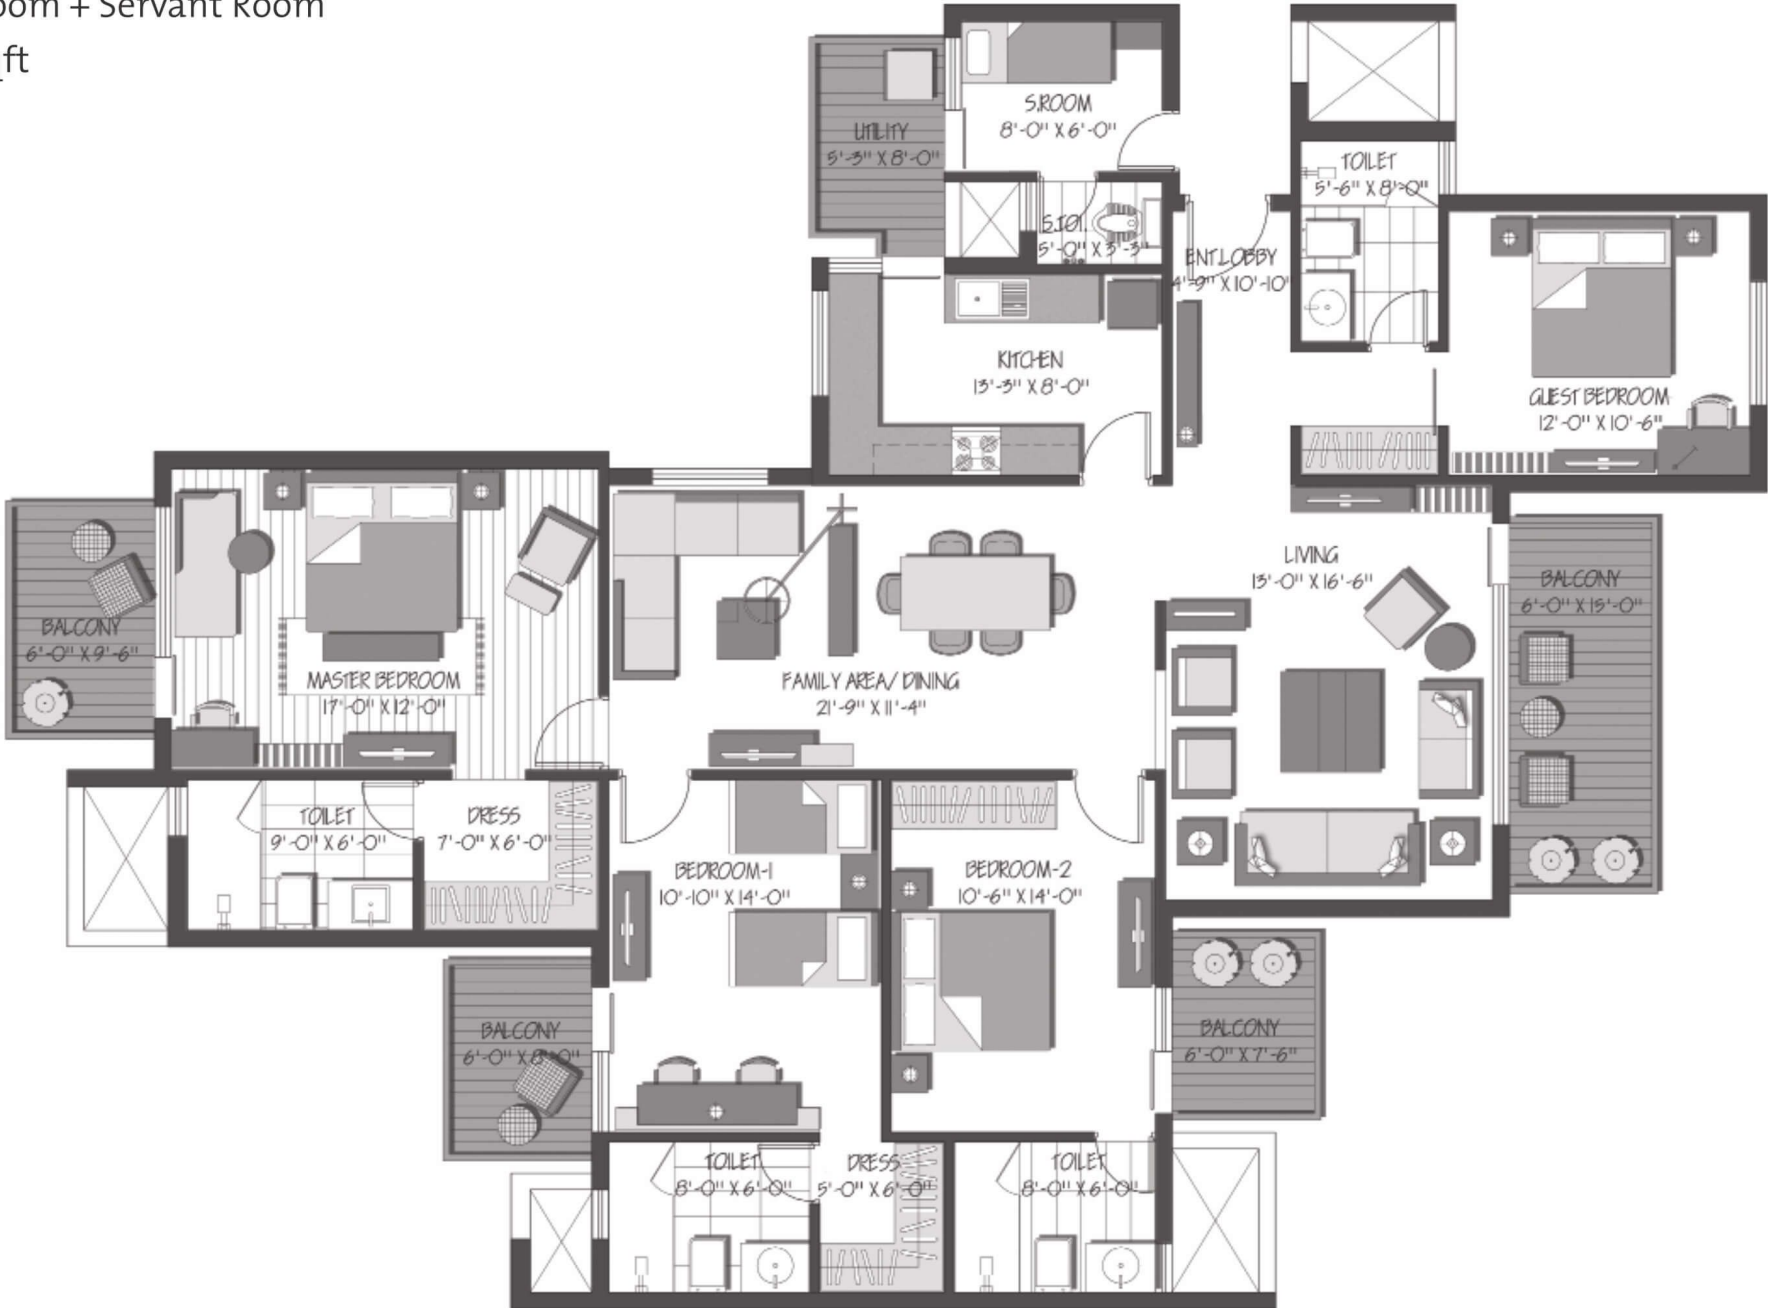

Typical unit plan

4 Bedroom + Servant Room

2750 sqft

Typical unit plan

3 Bedroom + Servant Room

2036 sqft

Typical unit plan

3 Bedroom + Servant Room

1957 sqft

Typical unit plan

2 Bedroom + Study + Servant Toilet

1660 sqft

greenopolis

Typical unit plan

2 Bedroom

1297 sqft